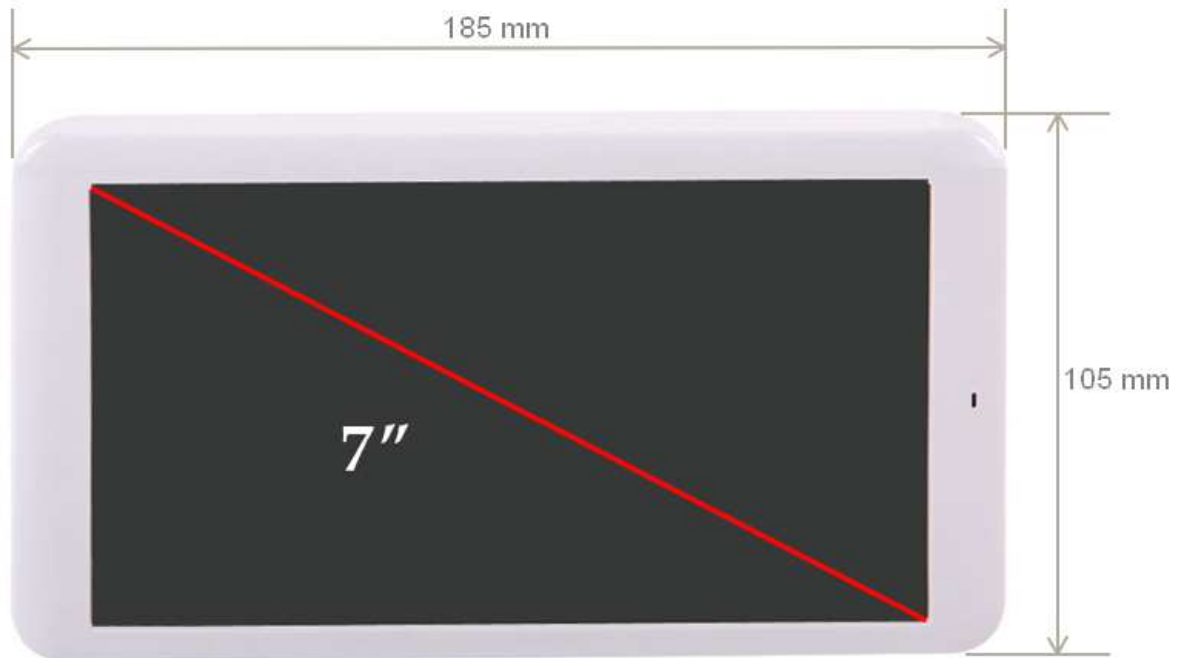

Mechanical Data