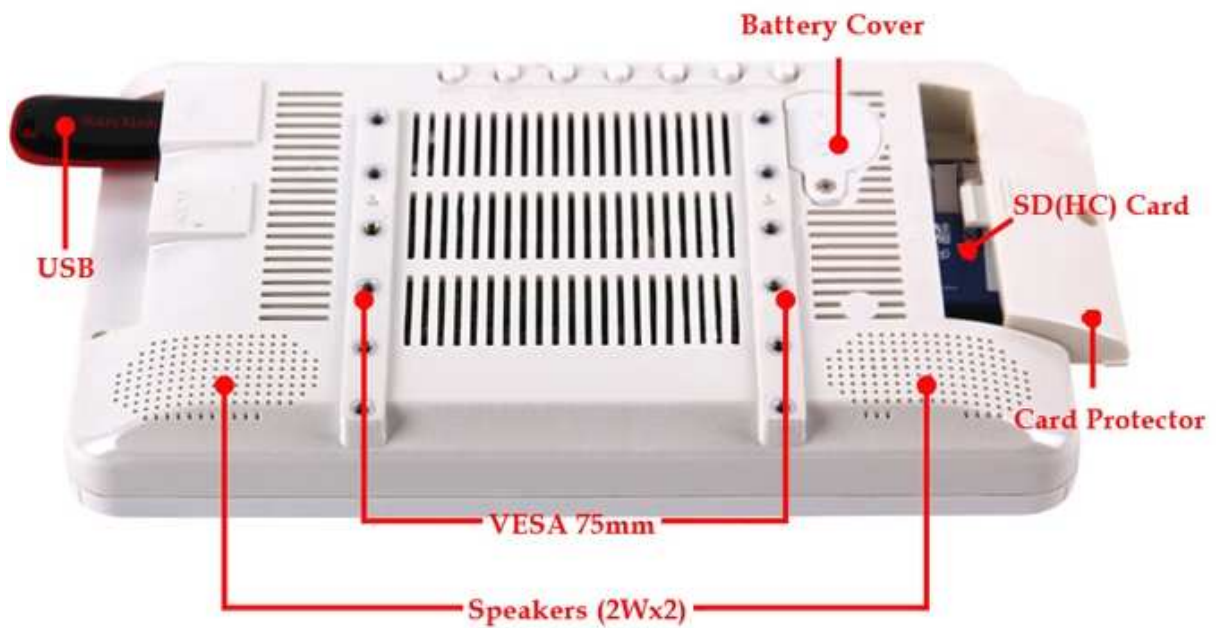

Save Exit

Technical

Display

LCD size:	7"
Model:	LC-WH070C-2
Brightness:	250 cd/m ²
Resolution (WxH):	800*3 (RGB) x 480 (digital panel)
Contrast Ratio:	500:1
Aspect Ratio:	16:9 / 4:3 selectable
Backlight:	LED
Viewing Angle (H;V):	+70°/-70°/+50°/-70°

Input/Output

AC Power Input:	AC: 100 ~ 240 V
DC Power Output:	12 V / 1.0 A
Integrated Speakers:	2 W x 2

Supported Cards & Formats

Interface:	MMC / CF / SD / USB (2.0)
Photo:	JPEG, BMP
Video:	MPEG1, MPEG2, MPEG4, AVI, MP4, VOB
Audio:	MP3, WMA

Others

Dimensions (LxWxH):	185 x 105 x 25 mm, bracket not included
Shell Color:	Default color: pearl white optional colors: black, blue
Accessories:	AC adapter, remote controller, user manual, Bracket (optional)
Operating temperature:	0°C ~ 40°C (32°F ~ 104°F)

Mechanical Data

Accessories

Included

Accessories	Picture similar
AC Power Adapter	 A black AC power adapter with a two-pronged plug and a coiled power cord.
Remote Controller	 A silver and black remote control with a red power button and several blue function buttons.
User manual	 A white user manual with the title "User Manual" printed on the cover.